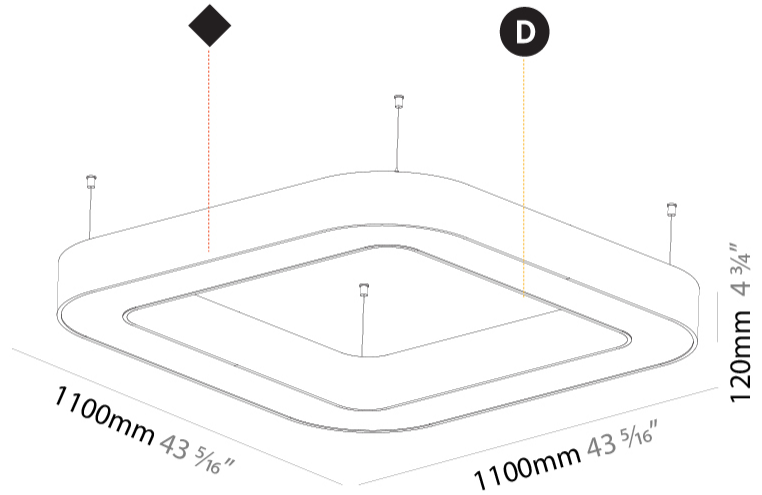

GENERAL

Series: Quantum
Brand: Prolicht
Division: Architectural
Mounting Type: Suspension
Mounting Location: Ceiling
Subcategory: Ambient

PHYSICAL

Shape: Square
Length (mm): 1100
Length (in): 43 ⁵/₁₆"
Width (mm): 1100
Width (in): 43 ⁵/₁₆"
Height (mm): 120
Height (in): 4 ³/₄"
Max. Overall Height (mm): 2120
Max. Overall Height (in): 83 ⁷/₁₆"
Light Distribution: Direct
Weight (kg): 13.125
Weight (lbs): 28.88
Diffuser: [PMMA - Opal or Micro-Prism](#)
Fixture Finish: [SSR / BKV / CWI / CRY / HAB / UFT / ITA / RUA / FTG / MYG / LOD / PUS / FRO / FUP / KIA / POP / BLS / SPG / MEY / GOH / GUM / CHC / COM / ABZ / JAG / OBR / MOS / ROR](#)
Fixture Material: Aluminum

ELECTRICAL

Lamp Type: LED (Zhaga Standard)
Input Wattage (W): 60
Total Output Wattage (W): 48 / 38.4 (3500K)
Dimming: [Non-Dimming / Phase Dimming (120Vac only) / 0-10V Dimming](#)
Driver Included: Yes
Driver Location: Integrated
Driver Type: Constant Current - 120 / 277Vac
Driver Class: Class 2
Input Voltage (V): 120 - 277
Constant Current (MA): 350 / 1200 (3500K)

LED

[Color Temperature (°K): 3000 / 3500 / 4000](#)
Max. Delivered Lumen (lm): 5540 / 5733 / 5850
CRI: >80 CRI
Efficiency (%): 65
Lamp Life (hrs): 50000

OPTICAL

RATINGS AND CERTIFICATIONS

Certified By: Certified for North American Standards
IP rating: IP20