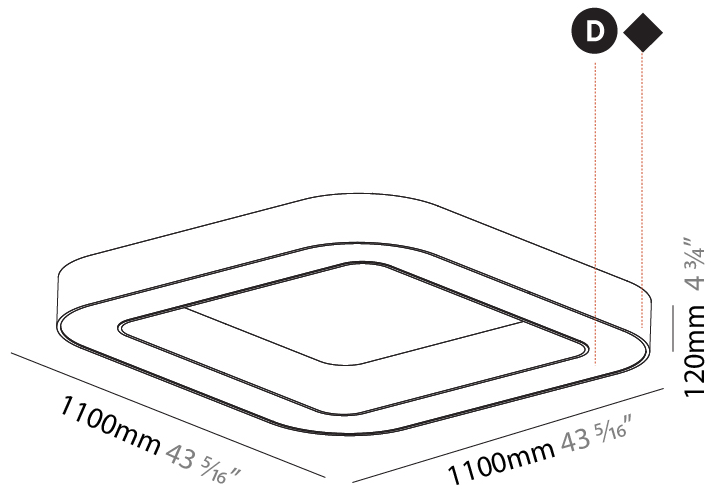

1. To build a product code in our configurator select the specify button on the base model # product page
2. To build a manual product code on this datasheet choose from the options listed below in blue font and add the suffix to the base model #

GENERAL

Series: Quantum
Brand: Prolicht
Division: Architectural
Mounting Type: Surface
Mounting Location: Ceiling
Subcategory: Ambient

PHYSICAL

Shape: Square
Length (mm): 1100
Length (in): 43 5/16
Width (mm): 1100
Width (in): 43 5/16
Height (mm): 120
Height (in): 4 3/4
Light Distribution: Direct
Weight (kg): 14.2
Weight (lbs): 31.24
Diffuser: PMMA - Opal or Micro-Prism
Fixture Finish: SSR / BKV / CWI / CRY / HAB / UFT / ITA / RUA / FTG / MYG / LOD / PUS / FRO / FUP / KIA / POP / BLS / SPG / MEY / GOH / GUM / CHC / COM / ABZ / JAG / OBR / MOS / ROR
Fixture Material: Aluminum

ELECTRICAL

Lamp Type: LED (Zhaga Standard)
Input Wattage (W): 60
Total Output Wattage (W): 48 / 38.4 (3500K)
Dimming: Non-Dimming / Phase Dimming (120Vac only) / 0-10V Dimming
Driver Included: Yes
Driver Location: Integrated
Driver Type: Constant Current - 120 / 277Vac
Driver Class: Class 2
Input Voltage (V): 120 - 277
Constant Current (MA): 350 / 1200 (3500K)

LED

Color Temperature (°K): 3000 / 3500 / 4000
Max. Delivered Lumen (lm): 5540 / 5733 / 5850
CRI: >80 CRI
Efficiency (%): 65
Lamp Life (hrs): 50000

OPTICAL

RATINGS AND CERTIFICATIONS

Certified By: Certified for North American Standards
IP rating: IP20