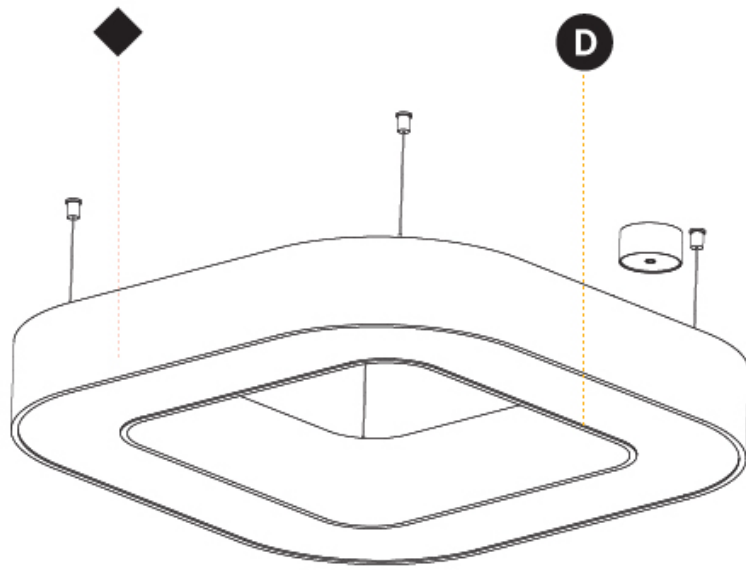

A30566-

PROJECT	_____
TYPE	_____
SPECIFIER	_____
QUANTITY	_____
DATE	_____