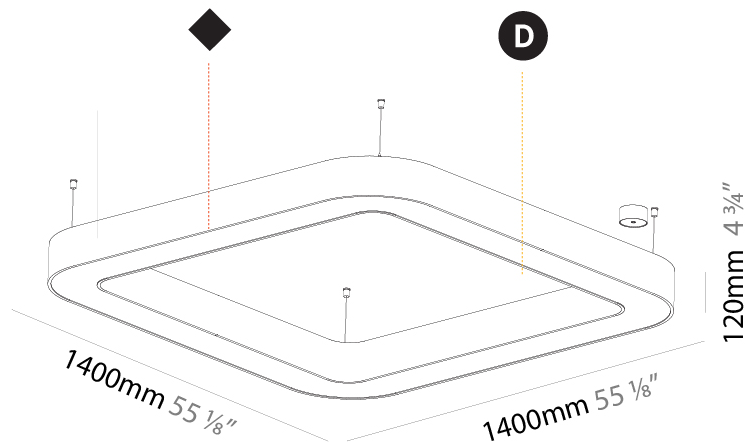

GENERAL

Series: Quantum
Brand: Prolicht
Division: Architectural
Mounting Type: Suspension
Mounting Location: Ceiling
Subcategory: Ambient

PHYSICAL

Shape: Square
Length (mm): 1400
Length (in): 55 1/8
Width (mm): 1400
Width (in): 55 1/8
Height (mm): 120
Height (in): 4 3/4
Max. Overall Height (mm): 2120
Max. Overall Height (in): 83 7/16
Light Distribution: Direct
Weight (kg): 17.644
Weight (lbs): 38.82
Diffuser: [PMMA - Opal or Micro-Prism](#)
Fixture Finish: [SSR / BKV / CWI / CRY / HAB / UFT / ITA / RUA / FTG / MYG / LOD / PUS / FRO / FUP / KIA / POP / BLS / SPG / MEY / GOH / GUM / CHC / COM / ABZ / JAG / OBR / MOS / ROR](#)
Fixture Material: Aluminum

ELECTRICAL

Lamp Type: LED (Zhaga Standard)
Input Wattage (W): 80
Total Output Wattage (W): 64 / 51.2 (3500K)
Dimming: [Non-Dimming / Phase Dimming (120Vac only) / 0-10V Dimming](#)
Driver Included: Yes
Driver Location: Integrated
Driver Type: Constant Current - 120 / 277Vac
Driver Class: Class 2
Input Voltage (V): 120 - 277
Constant Current (MA): 350 / 800 (3500K)

LED

[Color Temperature (°K): 3000 / 3500 / 4000](#)
Max. Delivered Lumen (lm): 7380 / 7644 / 7800
CRI: >80 CRI
Efficiency (%): 0.65
Lamp Life (hrs): 50000

OPTICAL

RATINGS AND CERTIFICATIONS

Certified By: Certified for North American Standards
IP rating: IP20